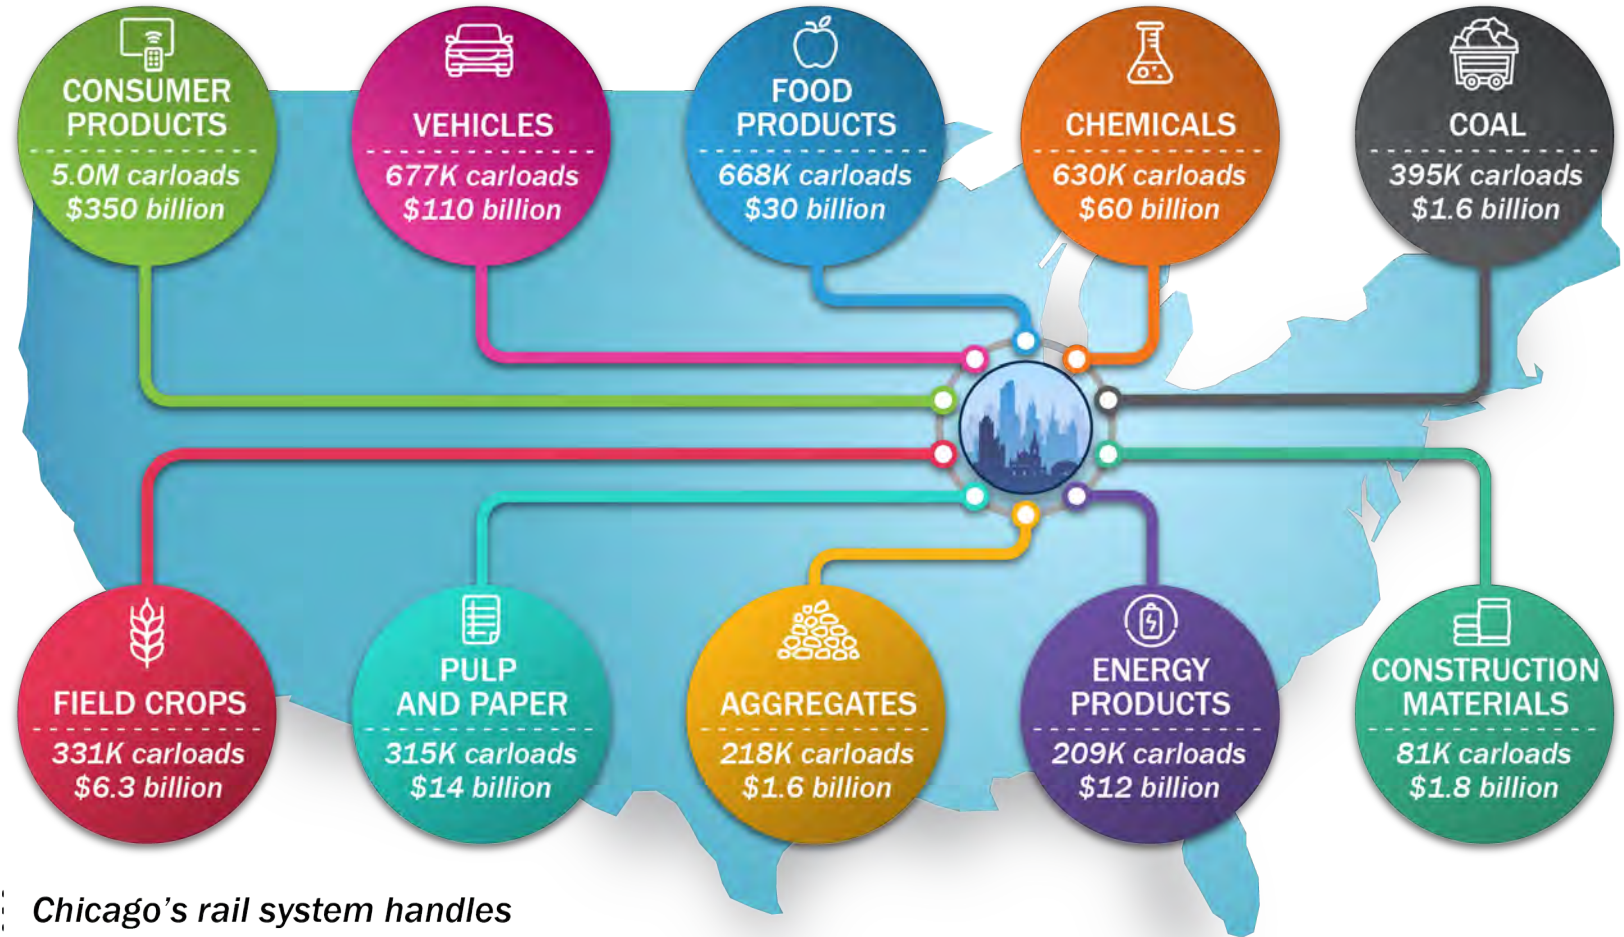

CHICAGO REGION TOP COMMODITIES BY RAIL

Chicago:
Hub of the
American
Rail Network

Chicago's rail system handles

47% OF INTERMODAL RAIL CONTAINERS
& **28%** OF RAIL CARS IN THE U.S.

\$641 BILLION WORTH OF GOODS EACH YEAR

Source: Annual Carloads and Value, 2017 STB Confidential Waybill Sample.