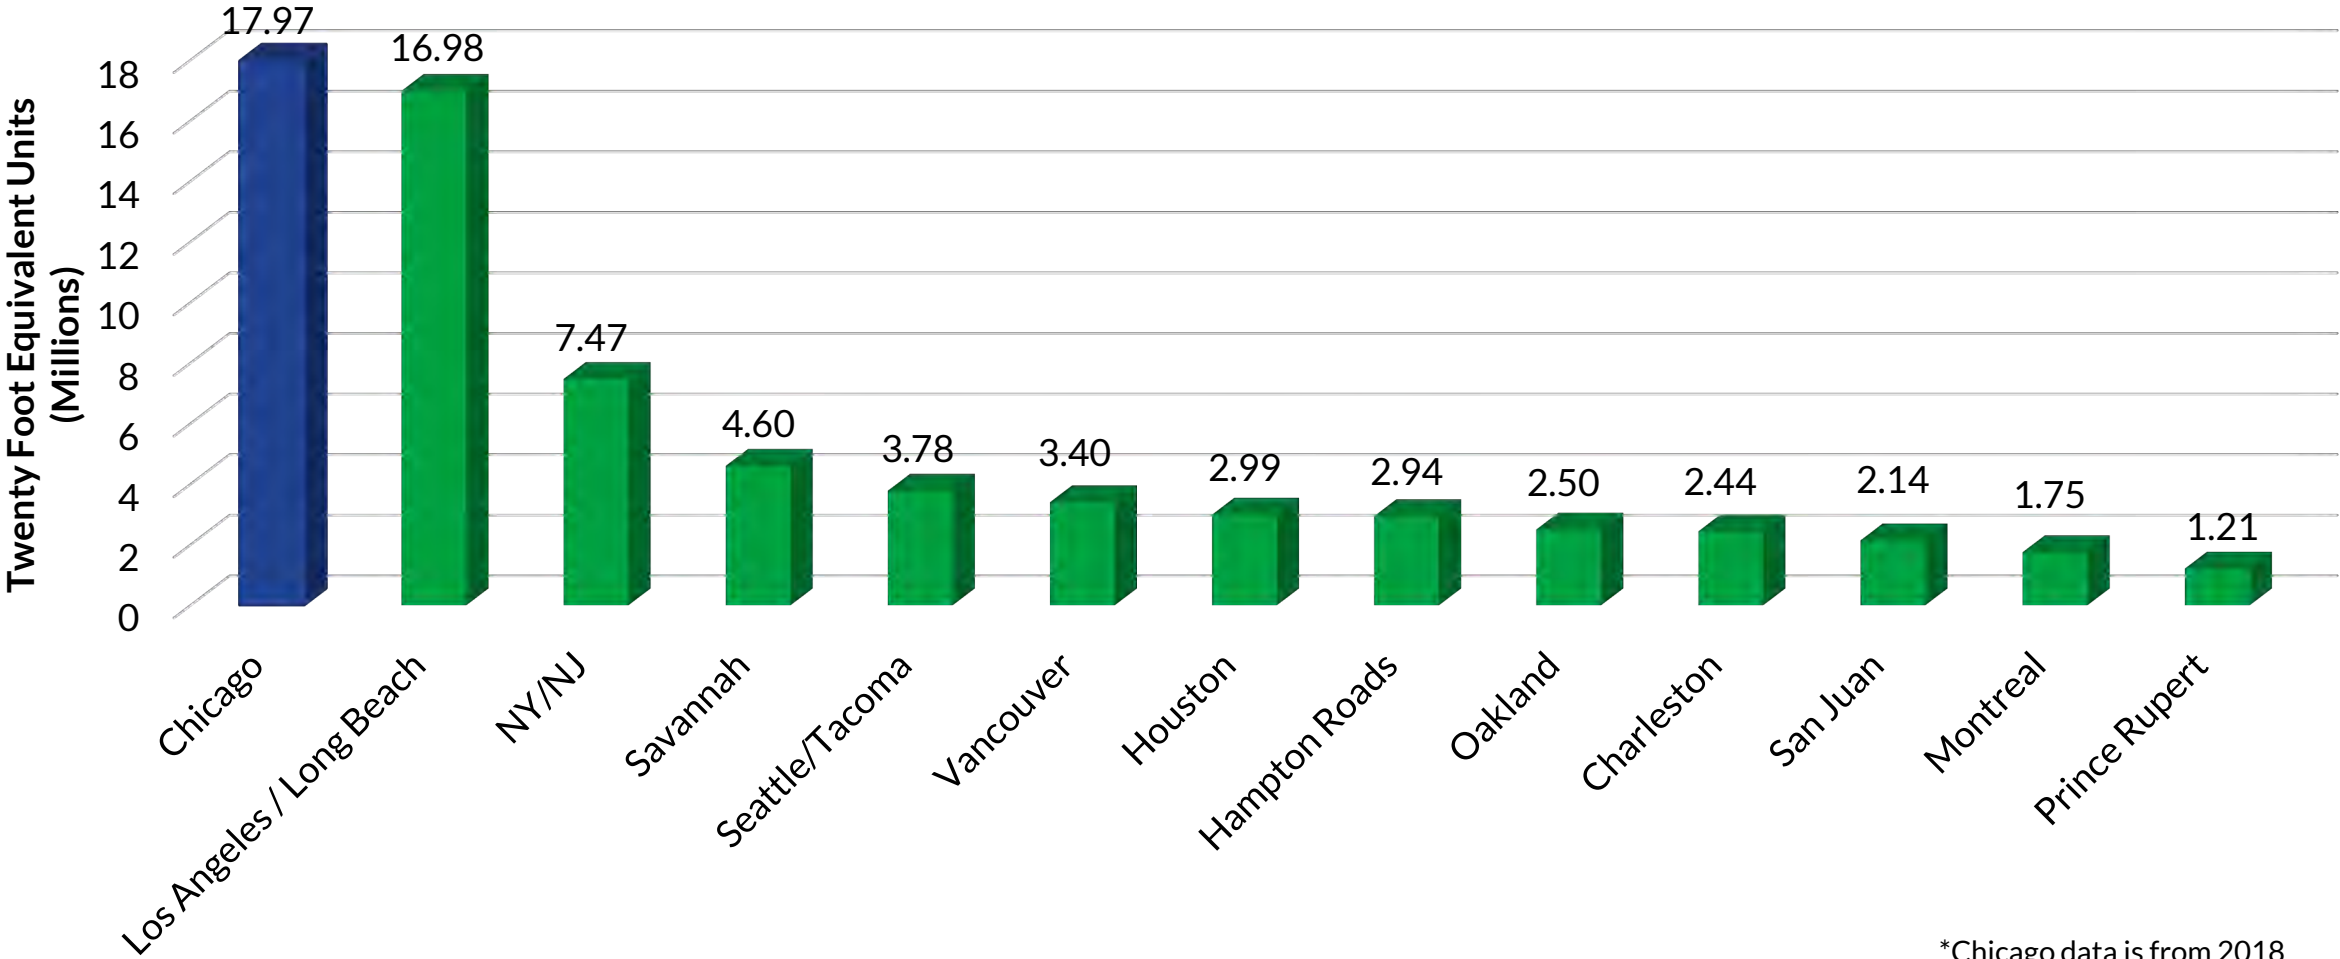

Top North American Container Ports, 2019

*Chicago data is from 2018

Source: Chicago Metropolitan Agency for Planning Intermodal Facility Lift Counts and Regional TEU Estimate, 2019; American Association of Port Authorities, 2020